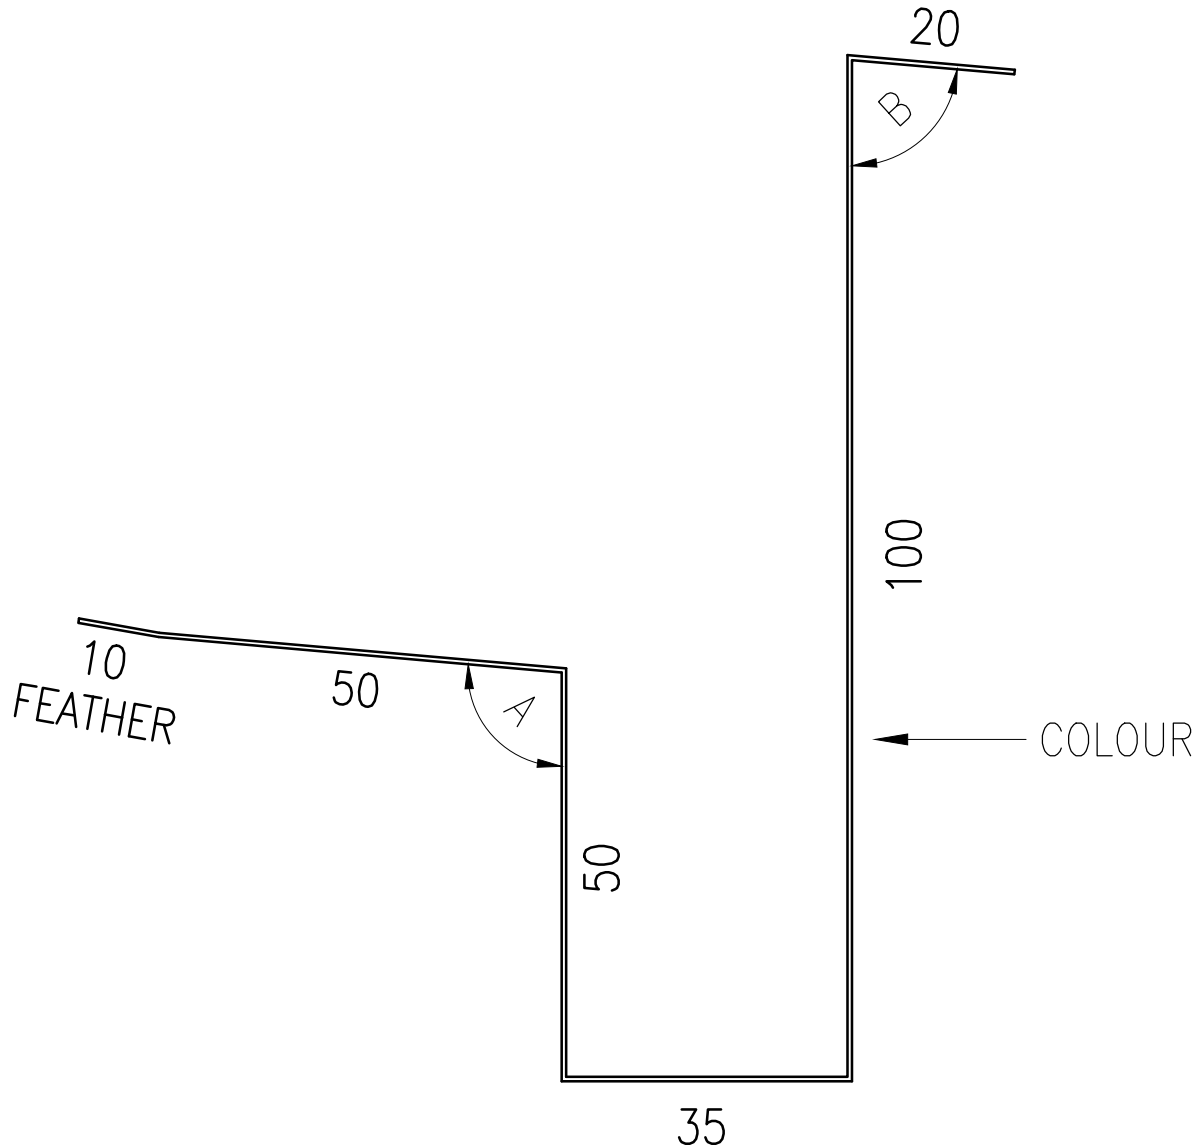

50mm INSULROOF FASCIA FLASHING

MATERIAL: 0.55mm COLORBOND

PART CODE	HEIGHT	GIRTH	BENDS
FLIR-FAS050	100mm	265mm	5

STANDARD ROOF PITCH (5°) – A = 95°
B = 85°

MINIMUM ROOF PITCH = 5°
CUSTOM FLASHINGS AVAILABLE ON REQUEST