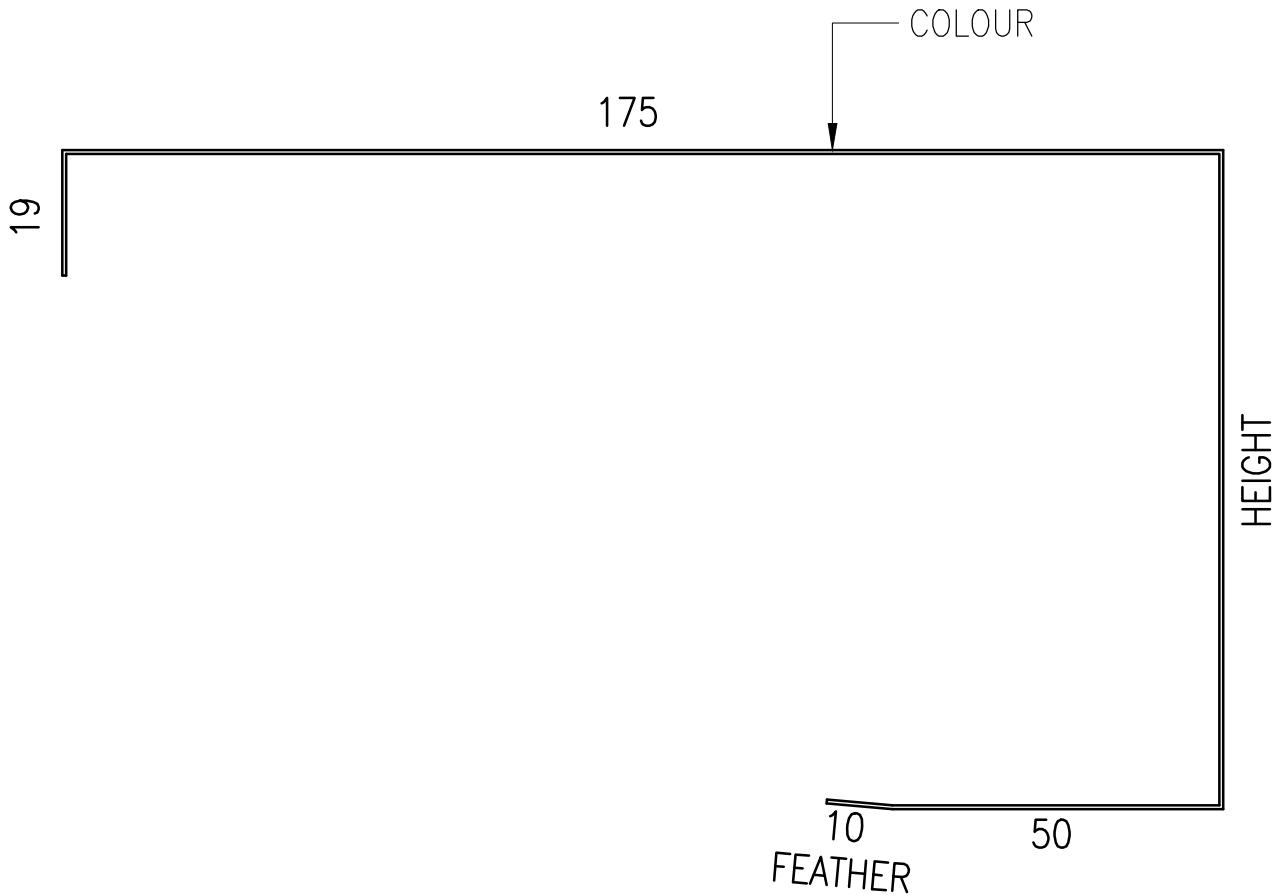

75 – 200mm INSULROOF SIDE BARGE "ZED" FLASHING
MATERIAL: 0.55mm COLORBOND

PART CODE	HEIGHT	GIRTH	BENDS
FLIR-SBZ075	100mm	354mm	4
FLIR-SBZ100	125mm	379mm	4
FLIR-SBZ125	150mm	404mm	4
FLIR-SBZ150	175mm	429mm	4
FLIR-SBZ200	225mm	479mm	4

MINIMUM ROOF PITCH = 5°
CUSTOM FLASHINGS AVAILABLE ON REQUEST

Metecno Pty Limited trading as Bondor
www.bondor.com.au
1300 300 099
ABN 44 096 402 934

5.03.24		A	ORIGINAL ISSUE	JB
Date	Revision	Description		Initial
Title			This drawing is copyright and the property of Metecno Pty Limited trading as Bondor. It is subject to their recall and may not be reproduced or its contents divulged without written authority.	
INSULROOF SIDE BARGE "ZED"				
Project			Drawn JB	Date 5.03.24
INSULROOF 75 – 200mm			Checked	Scale NTS
Client			Project no.	Drawing no.
BONDOR			INSR	I010
			Issue	A