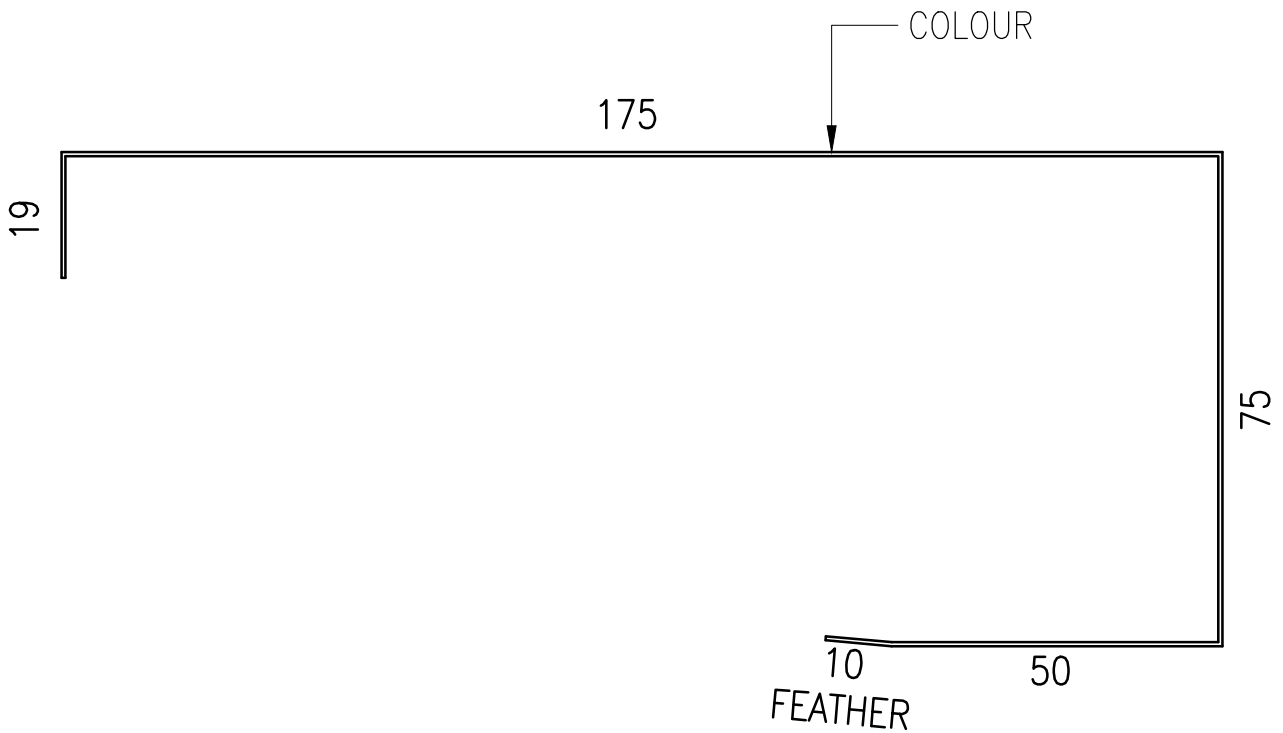

50mm INSULROOF SIDE BARGE "ZED" FLASHING
 MATERIAL: 0.55mm COLORBOND

PART CODE	HEIGHT	GIRTH	BENDS
FLIR-SBZ050	75mm	329mm	4

MINIMUM ROOF PITCH = 5°
 CUSTOM FLASHINGS AVAILABLE ON REQUEST

Metecno Pty Limited trading as Bondor
 www.bondor.com.au
 1300 300 099
 ABN 44 096 402 934