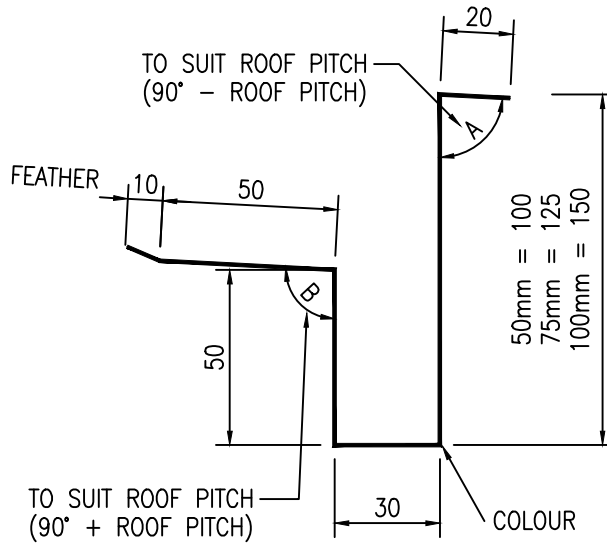

MATERIAL:  
0.6mm G300 COLORBOND®

SOLARSPAN® FASCIA FLASHING

FASCIA FLASHING APPLICATION DETAIL (VALID UP TO 7° ROOF PITCH)

				Drawn by	TB	Date
				Checked by		Date
				Approved by		Date
				Scale		
				This drawing is copyright and the property of Metecno Pty Limited trading as Bondor. It is subject to their recall and may not be reproduced or its contents divulged without written authority.		
1	08.12.11	ORIGINAL		TB		
Revision	Date	Description	By	Check	DIMENSIONS ARE IN MM - DO NOT SCALE	