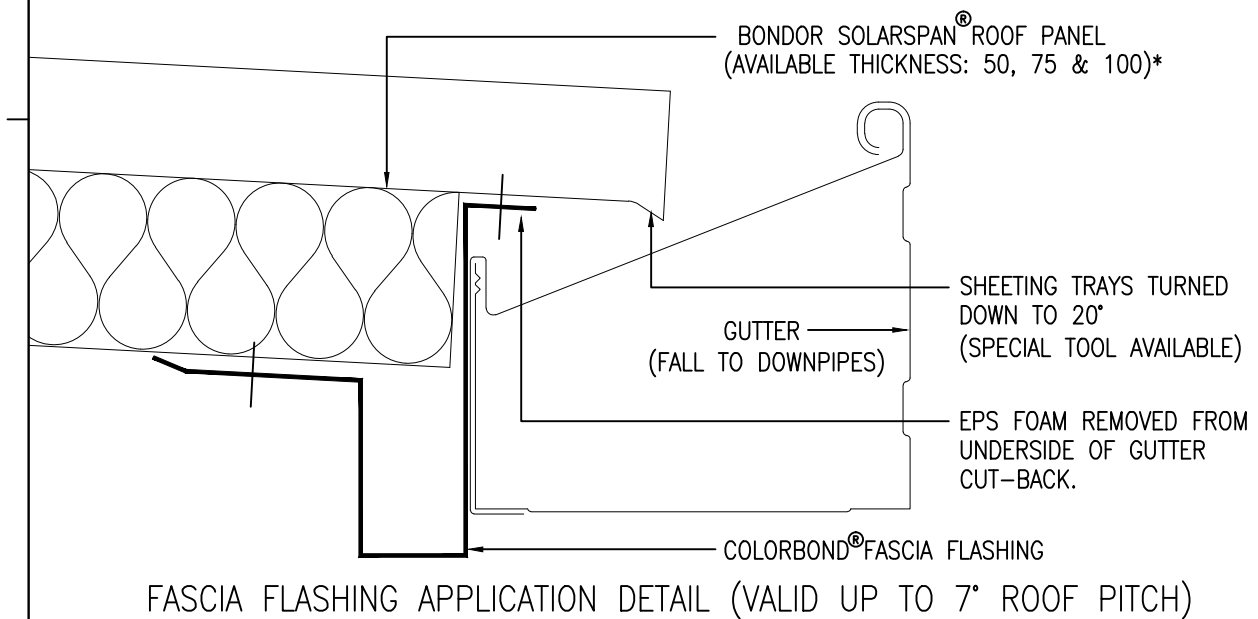

MATERIAL:  
0.6mm G300 COLORBOND®

SOLARSPAN® FASCIA FLASHING

FASCIA FLASHING APPLICATION DETAIL (VALID UP TO 7° ROOF PITCH)

				Drawn by	TB	Date
				Checked by		Date
				Approved by		Date
				Scale		
				This drawing is copyright and the property of Metecno Pty Limited trading as Bondor. It is subject to their recall and may not be reproduced or its contents divulged without written authority.		
1	08.12.11	ORIGINAL		TB		
Revision	Date	Description	By	Check	DIMENSIONS ARE IN MM - DO NOT SCALE	