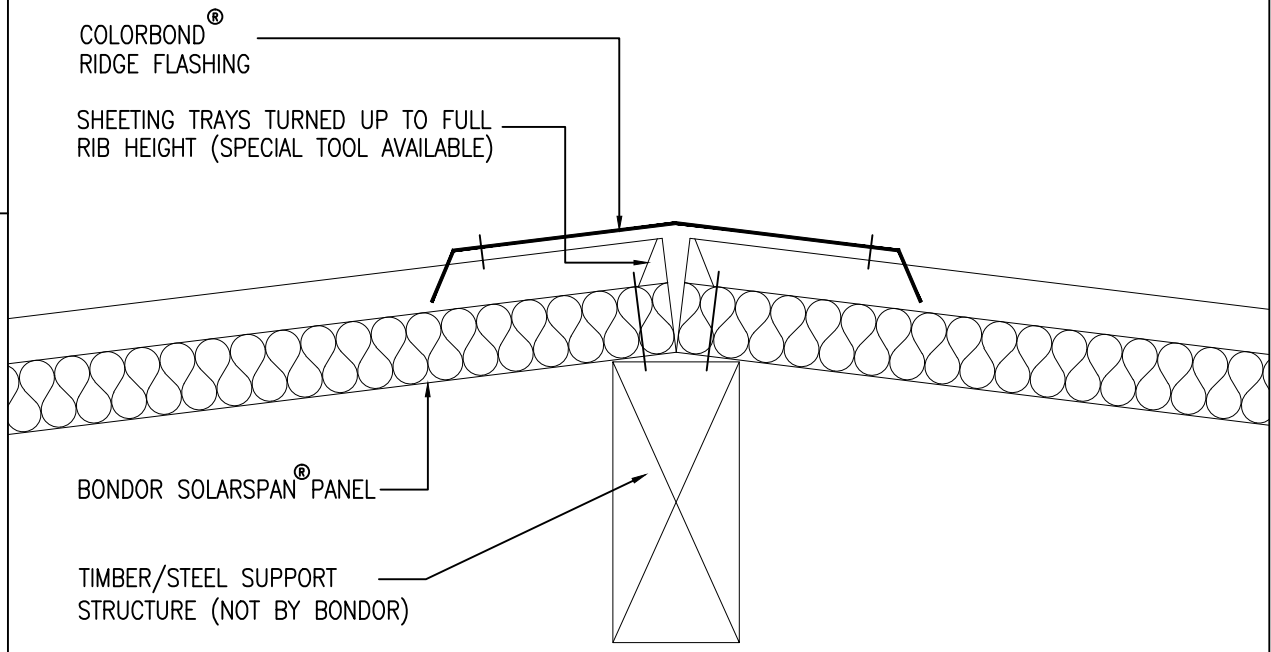

MATERIAL:
0.6mm G300 COLORBOND®

SOLARSPAN® RIDGE FLASHING

SOLARSPAN® RIDGE DETAIL

				Drawn by	TB	Date
				Checked by		Date
				Approved by		Date
				Scale		
				This drawing is copyright and the property of Metecno Pty Limited trading as Bondor. It is subject to their recall and may not be reproduced or its contents divulged without written authority.		
0	08.12.11	ORIGINAL		TB		
Revision	Date	Description	By	Check	DIMENSIONS ARE IN MM – DO NOT SCALE	