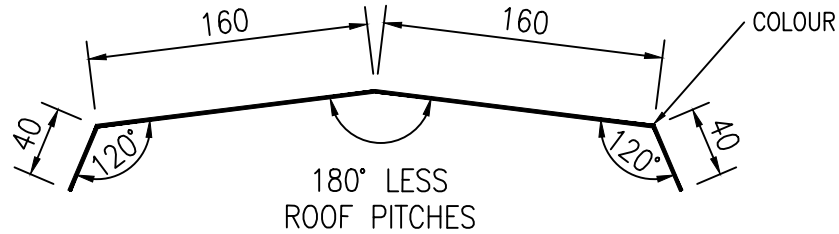

MATERIAL:
0.6mm G300 COLORBOND®

SOLARSPAN® RIDGE FLASHING

SOLARSPAN® RIDGE DETAIL

				Drawn by	TB	Date
				Checked by		Date
				Approved by		Date
				Scale		
				This drawing is copyright and the property of Metecno Pty Limited trading as Bondor. It is subject to their recall and may not be reproduced or its contents divulged without written authority.		
0	08.12.11	ORIGINAL		TB		
Revision	Date	Description	By	Check	DIMENSIONS ARE IN MM – DO NOT SCALE	